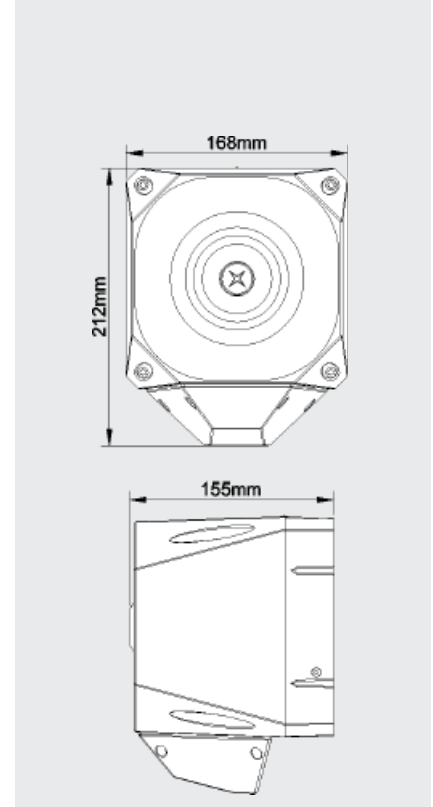

## Technical specifications

Housing	ABS
Colour	red
Cap	Polycarbonate
Protection degree	IP 66 (IEC 60529)
Cable gland	knockouts
Volume	approx. 101-120 dB(A) (depending on signal tone)
Flash energy	3.6 Joule / 2 Joule
Signals	32 different signal tones
Temperature range	-25 °C to +70°C
Weight	approx. 1.8 kg / 2.5 kg