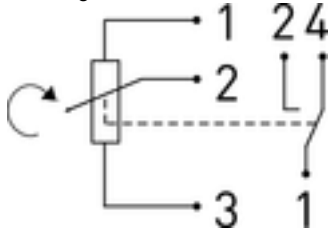

### Ordering details

Potentiometer  
1 change-over

Type  
GF POTI 1K 1PW  
GF POTI 2K 1PW  
GF POTI 5K 1PW  
GF POTI 10K 1PW

Order no.  
81148901  
81148902  
81148903  
81148904

Potentiometer  
2 change-over