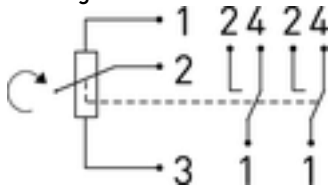

### Ordering details

Potentiometer  
1 change-over

Type  
GF POTI 1K 1PW  
GF POTI 2K 1PW  
GF POTI 5K 1PW  
GF POTI 10K 1PW

Order no.  
81148901  
81148902  
81148903  
81148904

Potentiometer  
2 change-over